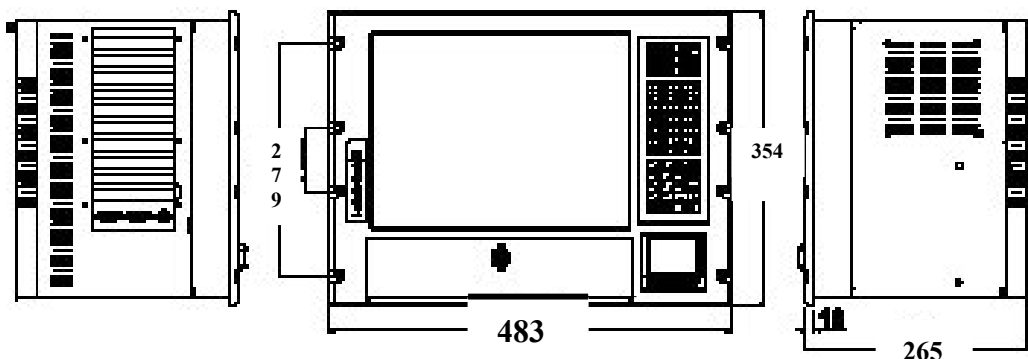

VU-PAC 5 /15

15" – TFT – Workstation (8U)

- 19" -Workstation with 15,1"-TFT-Color-LCD
- Resolution 1024x768
- 256000 Colors, 200 cd/m2
- Passive Backplane with 10 Slots (ISA,PCI) or Motherboard-Mounting
- Power Supply 220 VAC/250/ 300/350 W or 24 VDC/250 W
- Drive Bays : 2 x 3 1/2" , 1 external
- Front-LED's : Power, HD
- Lockable Front Door
- Adjustable Card Retainer
- Power Supply 220 VAC/250 W or 24 VDV/150 W
- extended Standard Keyboard and Function Keys
- Drives are vibration protected
- Powerful 12 cm-Fan with Filter
- Temperatur-Range : 0 - 50 Grad C
- Shockproof : Operational : 2.5 G@15-20 ms, nonoperating : 36 G
- Vibration 5-17 Hz
- Front IP-65
- Color : Grey

Dimensions 483 x 354 x 265 mm (WxHxD)

OSD

Touchpad

Rack Mounting

Panel Mounting