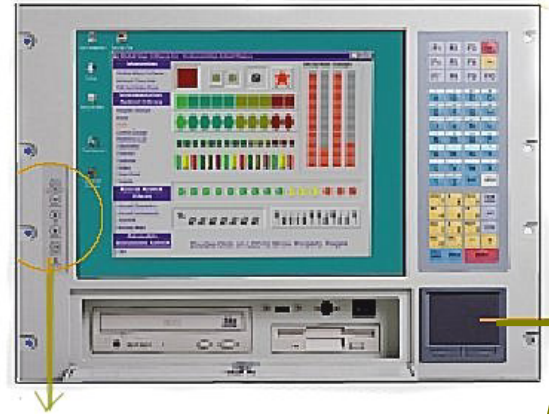

VU-PAC 5 /15

15" – TFT – Workstation (8U)

- 19" -Workstation with 15,1"-TFT-Color-LCD
- Resolution 1024x768
- 256000 Colors, 200 cd/m2
- Passive Backplane with 10 Slots (ISA,PCI) or Motherboard-Mounting
- Power Supply 220 VAC/250/ 300/350 W or 24 VDC/250 W
- Drive Bays : 2 x 3 1/2" , 1 external
- Front-LED's : Power, HD
- Lockable Front Door
- Adjustable Card Retainer
- Power Supply 220 VAC/250 W or 24 VDV/150 W
- extended Standard Keyboard and Function Keys
- Drives are vibration protected
- Powerful 12 cm-Fan with Filter
- Temperatur-Range : 0 - 50 Grad C
- Shockproof : Operational : 2.5 G@15-20 ms, nonoperating : 36 G
- Vibration 5-17 Hz
- Front IP-65
- Color : Grey

Dimensions 483 x 354 x 265 mm (WxHxD)

OSD

Touchpad

Rack Mounting

Panel Mounting