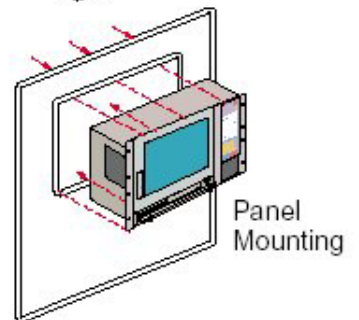

Dimensions 483 x 354 x 265 mm (WxHxD)

OSD

Touchpad

Rack Mounting

Panel Mounting