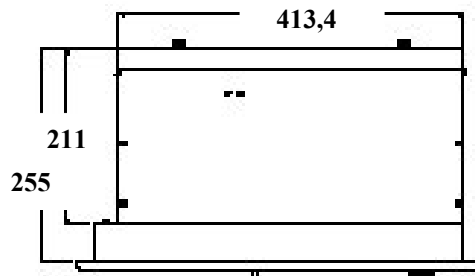

VU-PAC 5 /15

15" – TFT – Workstation (8U)

- 19" -Workstation with 15,1"-TFT-Color-LCD
- Resolution 1024x768
- 256000 Colors, 200 cd/m2
- Passive Backplane with 10 Slots (ISA,PCI) or Motherboard-Mounting
- Power Supply 220 VAC/250/ 300/350 W or 24 VDC/250 W
- Drive Bays : 2 x 3 1/2" , 1 external
- Front-LED's : Power, HD
- Lockable Front Door
- Adjustable Card Retainer
- Power Supply 220 VAC/250 W or 24 VDV/150 W
- extended Standard Keyboard and Function Keys
- Drives are vibration protected
- Powerful 12 cm-Fan with Filter
- Temperatur-Range : 0 - 50 Grad C
- Shockproof : Operational : 2.5 G@15-20 ms, nonoperating : 36 G
- Vibration 5-17 Hz
- Front IP-65
- Color : Grey

Dimensions 483 x 354 x 265 mm (WxHxD)

OSD

Touchpad

Rack Mounting

Panel Mounting