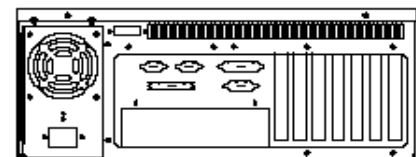

**4HU Rack-Mount Industrial Computer**  
.....**IEC-841**  
**for Motherboard or 19 Slot Passive Backplane**

**Features**

Construction : Heavy Duty Cold Rolled Electroplated Steel  
Color : Black  
Expansion Slots : 19-Slot Passive Backplane (432SR)  
Drive Bays(Open) : 3 x 5,25" & 1 x 3,5"  
Drive Bays(Internal) : 2 x 3,5"  
Drive Bays(Optional) : 2 x 3,5" HDD  
Dimensions 483 x 171 x 671 mm  
Power Supply(optional) : PS/2 or Mini Redundant  
(Frontinstallable )

**Dimensions**

Rear View (

Rear View (

Front in-side View

Front out-side View