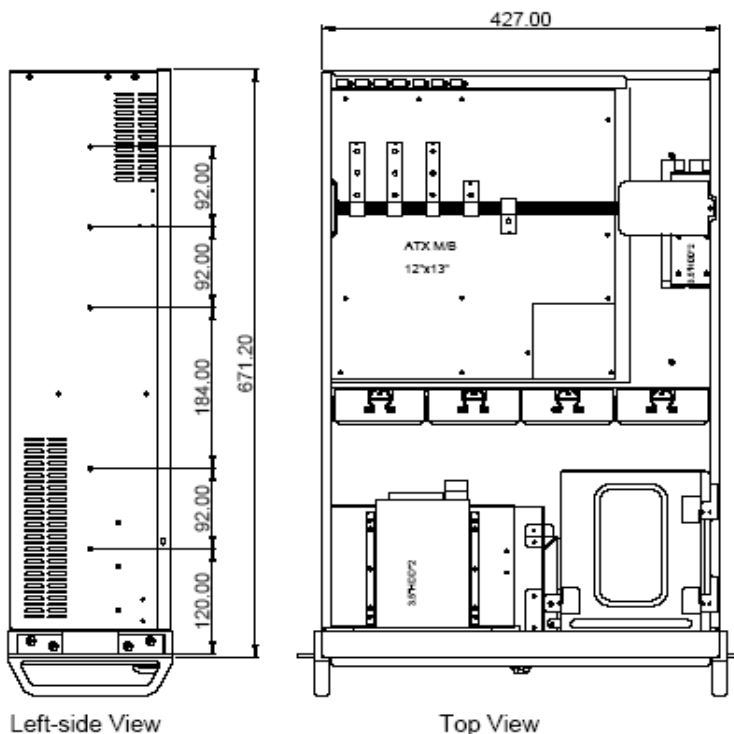

**4HU Rack-Mount Industrial Computer**  
.....**IEC-841**  
**for Motherboard or 19 Slot Passive Backplane**

**Features**

Construction : Heavy Duty Cold Rolled Electroplated Steel  
Color : Black  
Expansion Slots : 19-Slot Passive Backplane (432SR)  
Drive Bays(Open) : 3 x 5,25" & 1 x 3,5"  
Drive Bays(Internal) : 2 x 3,5"  
Drive Bays(Optional) : 2 x 3,5" HDD  
Dimensions 483 x 171 x 671 mm  
Power Supply(optional) : PS/2 or Mini Redundant  
(Frontinstallable )

**Dimensions**

Rear View (

Rear View (

Front in-side View

Front out-side View