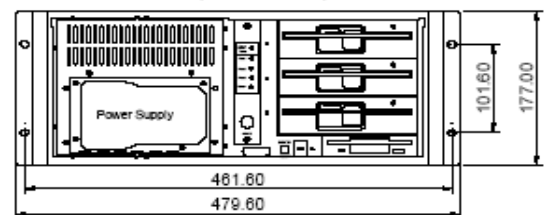

**4HU Rack-Mount Industrial Computer**  
.....**IEC-841**  
**for Motherboard or 19 Slot Passive Backplane**

**Features**

Construction : Heavy Duty Cold Rolled Electroplated Steel  
Color : Black  
Expansion Slots : 19-Slot Passive Backplane (432SR)  
Drive Bays(Open) : 3 x 5,25" & 1 x 3,5"  
Drive Bays(Internal) : 2 x 3,5"  
Drive Bays(Optional) : 2 x 3,5" HDD  
Dimensions 483 x 171 x 671 mm  
Power Supply(optional) : PS/2 or Mini Redundant  
(Frontinstallable )

**Dimensions**

Rear View (

Rear View (

Front in-side View

Front out-side View