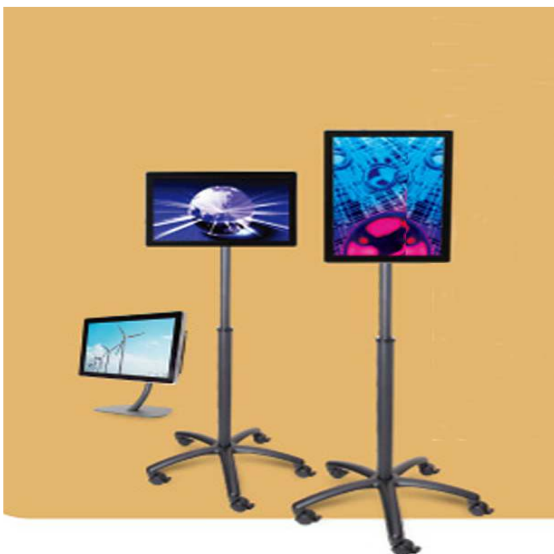

HI-21MT

21,5" Kompakt Multi-Touch Monitor
1920 x 1080 Full HD

Features

- Full HD Resolution 1920x 1080
- LED Longlife Backlight (40.000h)
- Resistive Multi Touch (10 Fingers) for Win 7
- Portrait or Landscape Presentation
- Dust & Waterprotected Outdoor Aluminum Housing (IP-55)
- Built in Webcam 1.3 Mpixel
- Built in Microphone
- Multiple Mounting Options
Panel-Mounting Kit
VESA Mounting

21.5 " TFT

Resolution Full HD 1920x1080
Brightness 270cd/m² ,
Contrast : 2000:1
Response Time 4 ms
IP-65 (Front

Res. 4 Wire Multi Touchscreen

Power Supply

110-240 VAC 90W or 18-24 VDC

Environmental

Operating Temperature : 0. .45 ° C

Weight : 6 kG

Dimensions : 532x332x60 mm (WxHxD)

Pivot Function

Landscape & Portrait Presentation