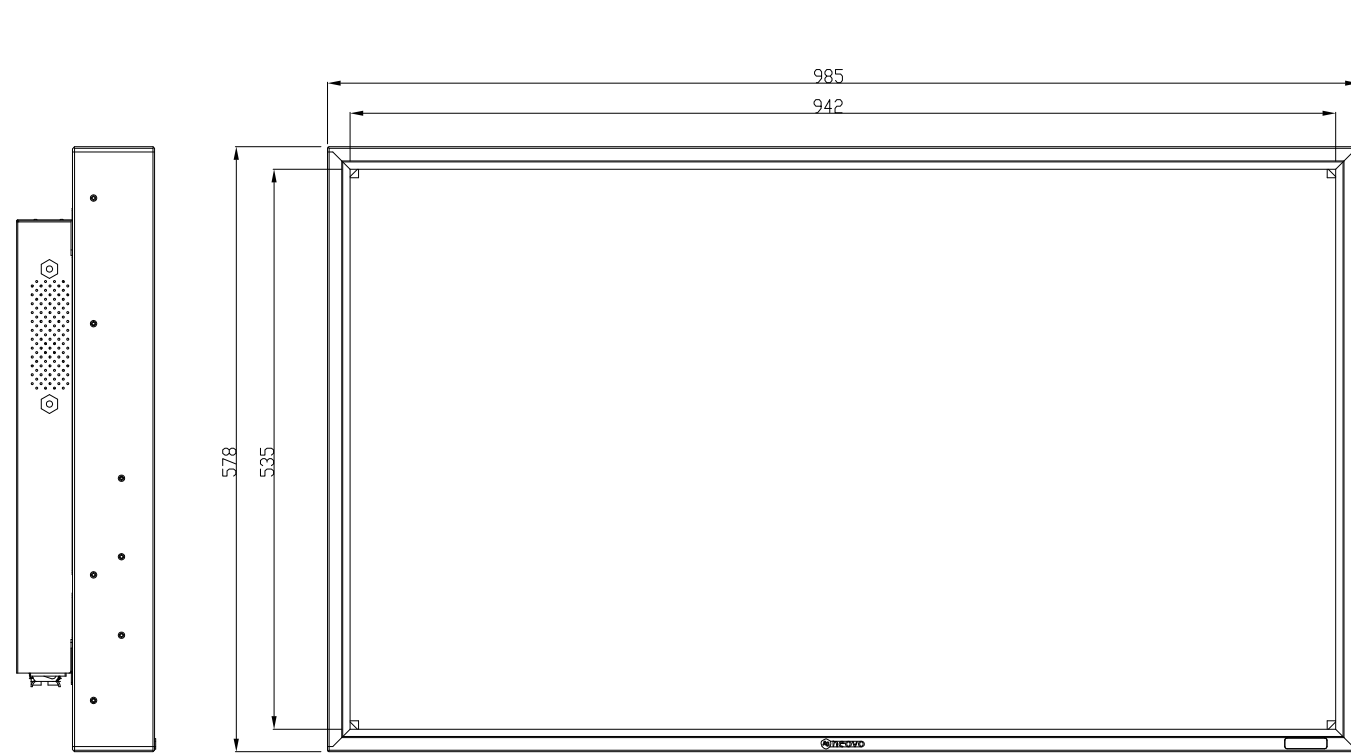

TX-42
Net Weight: 28.3 Kg(w/o Base)

SCALE
1/5