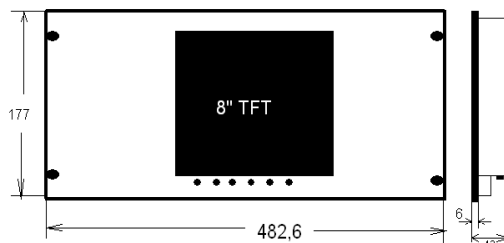

Industrial Monitor HI-84T

The Versatile 8,4" Color Touchscreen Monitor

Model NO.	HI-84T	
Viewing Area	8,4"	
Touch Panel	ELO 5 Wire	
Resolution	800 x 600	SVGA
Eff. Display Area	170,4 x 127,8 mm	
Colors	262.144	
Response Time	< 32/16ms	typ
Contrast Ratio	400 : 1	
Brightness	300 cd/qm	
Viewing Angle	H 70 x V 80	
Input Signal	Analog VGA /	Video Comp. (Opt.)
Input Connector	D-sub 15pin /	Cinch
Scan Frequency	H:30- 53 KHz	V: 56-80Hz
Power Mgmt	VESA DPMS	Standard
Consumption / Power Supply	20W @12/24VDC	12 VDC Adapter 24 VDC (opt.)
Dimensions (mm)	See Drawing	
Oper. Temperature	0-50 Degr. C	
Weight (KG)	1,8	2,6KG (19")
Standard	IP-65 (Front)	(Optional)

Desktop Stand

Swing Arm

8,4" Panel Mounting

8,4" Rackmounting (19")

8,4" Dual Rackmounting (19")