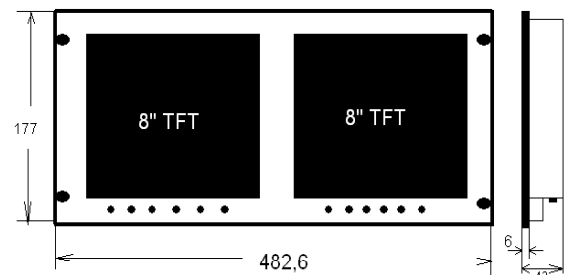

Industrial Monitor HI-84T

The Versatile 8,4" Color Touchscreen Monitor

Model NO.	HI-84T	
Viewing Area	8,4"	
Touch Panel	ELO 5 Wire	
Resolution	800 x 600	SVGA
Eff. Display Area	170,4 x 127,8 mm	
Colors	262.144	
Response Time	< 32/16ms	typ
Contrast Ratio	400 : 1	
Brightness	300 cd/qm	
Viewing Angle	H 70 x V 80	
Input Signal	Analog VGA /	Video Comp. (Opt.)
Input Connector	D-sub 15pin /	Cinch
Scan Frequency	H:30- 53 KHz	V: 56-80Hz
Power Mgmt	VESA DPMS	Standard
Consumption / Power Supply	20W @12/24VDC	12 VDC Adapter 24 VDC (opt.)
Dimensions (mm)	See Drawing	
Oper. Temperature	0-50 Degr. C	
Weight (KG)	1,8	2,6KG (19")
Standard	IP-65 (Front)	(Optional)

Desktop Stand

Swing Arm

8,4" Panel Mounting

8,4" Rackmounting (19")

8,4" Dual Rackmounting (19")