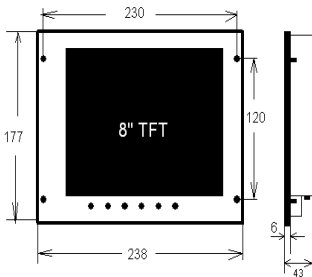

Industrial Monitor HI-84T

The Versatile 8,4" Color Touchscreen Monitor

www.ipc-markt.de

Model NO.	HI-84T	
Viewing Area	8,4"	
Touch Panel	ELO 5 Wire	
Resolution	800 x 600	SVGA
Eff. Display Area	170,4 x 127,8 mm	
Colors	262.144	
Response Time	< 32/16ms	typ
Contrast Ratio	400 : 1	
Brightness	300 cd/qm	
Viewing Angle	H 70 x V 80	
Input Signal	Analog VGA /	Video Comp. (Opt.)
Input Connector	D-sub 15pin /	Cinch
Scan Frequency	H:30- 53 KHz	V: 56-80Hz
Power Mgmt	VESA DPMS	Standard
Consumption / Power Supply	20W @12/24VDC	12 VDC Adapter 24 VDC (opt.)
Dimensions (mm)	See Drawing	
Oper. Temperature	0-50 Degr. C	
Weight (KG)	1,8	2,6KG (19")
Standard	IP-65 (Front)	(Optional)

8,4" Panel Mounting

8,4" Rackmounting (19")

8,4" Dual Rackmounting (19")