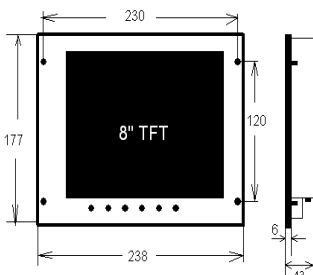

Industrial Monitor HI-84T

The Versatile 8,4" Color Touchscreen Monitor

Model NO.	HI-84T	
Viewing Area	8,4"	
Touch Panel	ELO 5 Wire	
Resolution	800 x 600	SVGA
Eff. Display Area	170,4 x 127,8 mm	
Colors	262.144	
Response Time	< 32/16ms	typ
Contrast Ratio	400 : 1	
Brightness	300 cd/qm	
Viewing Angle	H 70 x V 80	
Input Signal	Analog VGA /	Video Comp. (Opt.)
Input Connector	D-sub 15pin /	Cinch
Scan Frequency	H:30- 53 KHz	V: 56-80Hz
Power Mgmt	VESA DPMS	Standard
Consumption / Power Supply	20W @12/24VDC	12 VDC Adapter 24 VDC (opt.)
Dimensions (mm)	See Drawing	
Oper. Temperature	0-50 Degr. C	
Weight (KG)	1,8	2,6KG (19")
Standard	IP-65 (Front)	(Optional)

Desktop Stand

Swing Arm

8,4" Panel Mounting

8,4" Rackmounting (19")

8,4" Dual Rackmounting (19")