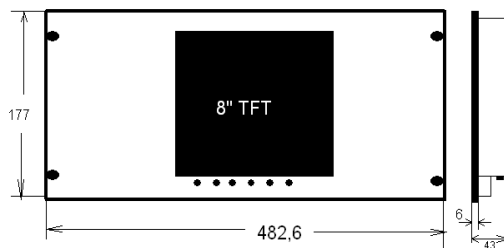

Industrial Monitor HI-84T

The Versatile 8,4" Color Touchscreen Monitor

www.ipc-markt.de

Model NO.	HI-84T	
Viewing Area	8,4"	
Touch Panel	ELO 5 Wire	
Resolution	800 x 600	SVGA
Eff. Display Area	170,4 x 127,8 mm	
Colors	262.144	
Response Time	< 32/16ms	typ
Contrast Ratio	400 : 1	
Brightness	300 cd/qm	
Viewing Angle	H 70 x V 80	
Input Signal	Analog VGA /	Video Comp. (Opt.)
Input Connector	D-sub 15pin /	Cinch
Scan Frequency	H:30- 53 KHz	V: 56-80Hz
Power Mgmt	VESA DPMS	Standard
Consumption / Power Supply	20W @12/24VDC	12 VDC Adapter 24 VDC (opt.)
Dimensions (mm)	See Drawing	
Oper. Temperature	0-50 Degr. C	
Weight (KG)	1,8	2,6KG (19")
Standard	IP-65 (Front)	(Optional)

8,4" Panel Mounting

8,4" Rackmounting (19")

8,4" Dual Rackmounting (19")