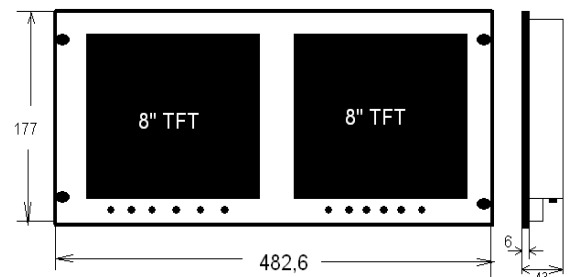

Industrial Monitor HI-84T

The Versatile 8,4" Color Touchscreen Monitor

www.ipc-markt.de

Model NO.	HI-84T	
Viewing Area	8,4"	
Touch Panel	ELO 5 Wire	
Resolution	800 x 600	SVGA
Eff. Display Area	170,4 x 127,8 mm	
Colors	262.144	
Response Time	< 32/16ms	typ
Contrast Ratio	400 : 1	
Brightness	300 cd/qm	
Viewing Angle	H 70 x V 80	
Input Signal	Analog VGA /	Video Comp. (Opt.)
Input Connector	D-sub 15pin /	Cinch
Scan Frequency	H:30- 53 KHz	V: 56-80Hz
Power Mgmt	VESA DPMS	Standard
Consumption / Power Supply	20W @12/24VDC	12 VDC Adapter 24 VDC (opt.)
Dimensions (mm)	See Drawing	
Oper. Temperature	0-50 Degr. C	
Weight (KG)	1,8	2,6KG (19")
Standard	IP-65 (Front)	(Optional)

8,4" Panel Mounting

8,4" Rackmounting (19")

8,4" Dual Rackmounting (19")