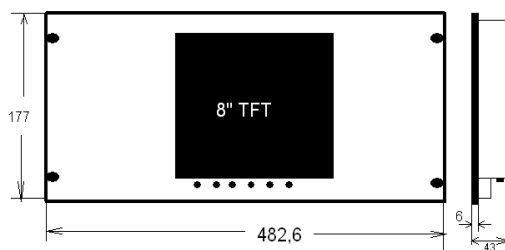

# Industrial Monitor HI-84

The Versatile 8,4" Color TFT Monitor

[www.ipc-markt.de](http://www.ipc-markt.de)

Sondermodell 2 x HI-84 -19"

19" Montage

Panel Montage

Desktop Stand

Swing Arm

Model NO.	HI-84	
Viewing Area	8,4"	
Touch Panel		Option
Resolution	800 x 600 SVGA	
Eff. Display Area	170,4 x 127,8 mm	
Colors	262.144	
Response Time	< 32/16ms	typ
Contrast Ratio	400 : 1	
Brightness	300 cd/qm	
Viewing Angle	H 70 x V 80	
Input Signal	Analog VGA /	Video Comp. (Opt.)
Input Connector	D-sub 15pin /	Cinch
Scan Frequency	H:30- 53 KHz	V: 56-80Hz
Power Mgmt	VESA DPMS	Standard
Consumption / Power Supply	20W @12/24VDC	12 VDC Adapter 24 VDC (opt.)
Dimensions (mm)	See Drawing	
Oper. Temperature	0-50 Degr. C	
Weight (KG)	1,8	2,6KG (19")
Standard	IP-65 (Front)	(Optional)

8,4" Panel Mounting

8,4" Rackmounting (19")

8,4" Dual Rackmounting (19")