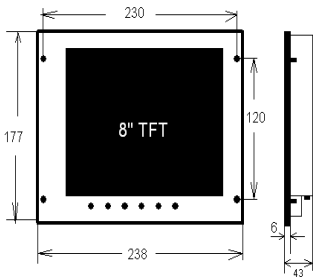

# Industrial Monitor HI-84

The Versatile 8,4" Color TFT Monitor

[www.ipc-markt.de](http://www.ipc-markt.de)

Sondermodell 2 x HI-84 -19"

19" Montage

Panel Montage

Desktop Stand

Swing Arm

Model NO.	HI-84	
Viewing Area	8,4"	
Touch Panel		Option
Resolution	800 x 600 SVGA	
Eff. Display Area	170,4 x 127,8 mm	
Colors	262.144	
Response Time	< 32/16ms	typ
Contrast Ratio	400 : 1	
Brightness	300 cd/qm	
Viewing Angle	H 70 x V 80	
Input Signal	Analog VGA /	Video Comp. (Opt.)
Input Connector	D-sub 15pin /	Cinch
Scan Frequency	H:30- 53 KHz	V: 56-80Hz
Power Mgmt	VESA DPMS	Standard
Consumption / Power Supply	20W @12/24VDC	12 VDC Adapter 24 VDC (opt.)
Dimensions (mm)	See Drawing	
Oper. Temperature	0-50 Degr. C	
Weight (KG)	1,8	2,6KG (19")
Standard	IP-65 (Front)	(Optional)

8,4" Panel Mounting

8,4" Rackmounting (19")

8,4" Dual Rackmounting (19")