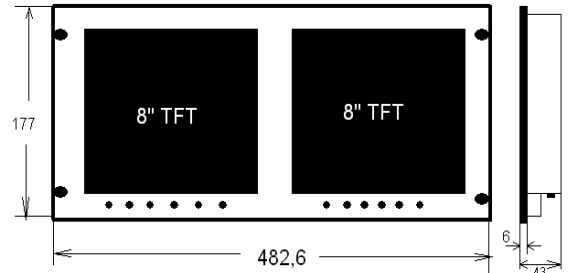

# Industrial Monitor HI-84

The Versatile 8,4" Color TFT Monitor

[www.ipc-markt.de](http://www.ipc-markt.de)

Sondermodell 2 x HI-84 -19"

19" Montage

Panel Montage

Desktop Stand

Swing Arm

Model NO.	HI-84	
Viewing Area	8,4"	
Touch Panel		Option
Resolution	800 x 600 SVGA	
Eff. Display Area	170,4 x 127,8 mm	
Colors	262.144	
Response Time	< 32/16ms	typ
Contrast Ratio	400 : 1	
Brightness	300 cd/qm	
Viewing Angle	H 70 x V 80	
Input Signal	Analog VGA /	Video Comp. (Opt.)
Input Connector	D-sub 15pin /	Cinch
Scan Frequency	H:30- 53 KHz	V: 56-80Hz
Power Mgmt	VESA DPMS	Standard
Consumption / Power Supply	20W @12/24VDC	12 VDC Adapter 24 VDC (opt.)
Dimensions (mm)	See Drawing	
Oper. Temperature	0-50 Degr. C	
Weight (KG)	1,8	2,6KG (19")
Standard	IP-65 (Front)	(Optional)

8,4" Panel Mounting

8,4" Rackmounting (19")

8,4" Dual Rackmounting (19")