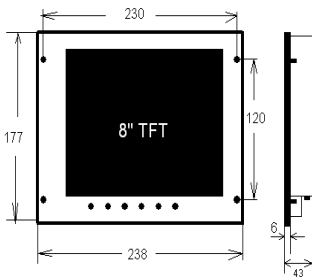

Industrial Monitor HI-84Dual

The Versatile 8,4" Color TFT Monitor

Desktop Stand

Swing Arm

Model NO.	HI-84	
Viewing Area	8,4"	
Touch Panel		Option
Resolution	800 x 600	SVGA
Eff. Display Area	170,4 x 127,8 mm	
Colors	262.144	
Response Time	< 32/16ms	typ
Contrast Ratio	400 : 1	
Brightness	300 cd/qm	
Viewing Angle	H 70 x V 80	
Input Signal	Analog VGA /	Video Comp. (Opt.)
Input Connector	D-sub 15pin /	Cinch
Scan Frequency	H:30- 53 KHz	V: 56-80Hz
Power Mgmt	VESA DPMS	Standard
Consumption / Power Supply	20W @12/24VDC	12 VDC Adapter 24 VDC (opt,)
Dimensions (mm)	See Drawing	
Oper. Temperature	0-50 Degr. C	
Weight (KG)	1,8	2,6KG (19")
Standard	IP-65 (Front)	(Optional)

8,4" Panel Mounting

8,4" Rackmounting (19")

8,4" Dual Rackmounting (19")