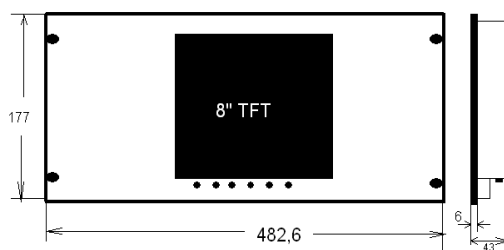

Industrial Monitor HI-84Dual

The Versatile 8,4" Color TFT Monitor

Desktop Stand

Swing Arm

Model NO.	HI-84	
Viewing Area	8,4"	
Touch Panel		Option
Resolution	800 x 600	SVGA
Eff. Display Area	170,4 x 127,8 mm	
Colors	262.144	
Response Time	< 32/16ms	typ
Contrast Ratio	400 : 1	
Brightness	300 cd/qm	
Viewing Angle	H 70 x V 80	
Input Signal	Analog VGA /	Video Comp. (Opt.)
Input Connector	D-sub 15pin /	Cinch
Scan Frequency	H:30- 53 KHz	V: 56-80Hz
Power Mgmt	VESA DPMS	Standard
Consumption / Power Supply	20W @12/24VDC	12 VDC Adapter 24 VDC (opt,)
Dimensions (mm)	See Drawing	
Oper. Temperature	0-50 Degr. C	
Weight (KG)	1,8	2,6KG (19")
Standard	IP-65 (Front)	(Optional)

8,4" Panel Mounting

8,4" Rackmounting (19")

8,4" Dual Rackmounting (19")