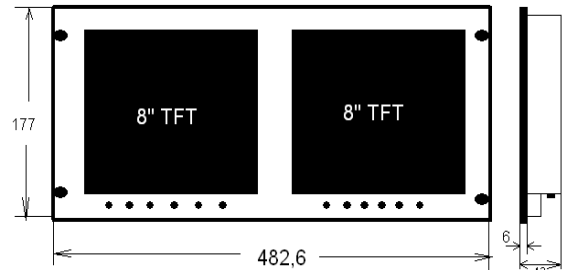

Industrial Monitor HI-84Dual

The Versatile 8,4" Color TFT Monitor

Desktop Stand

Swing Arm

Model NO.	HI-84	
Viewing Area	8,4"	
Touch Panel		Option
Resolution	800 x 600	SVGA
Eff. Display Area	170,4 x 127,8 mm	
Colors	262.144	
Response Time	< 32/16ms	typ
Contrast Ratio	400 : 1	
Brightness	300 cd/qm	
Viewing Angle	H 70 x V 80	
Input Signal	Analog VGA /	Video Comp. (Opt.)
Input Connector	D-sub 15pin /	Cinch
Scan Frequency	H:30- 53 KHz	V: 56-80Hz
Power Mgmt	VESA DPMS	Standard
Consumption / Power Supply	20W @12/24VDC	12 VDC Adapter 24 VDC (opt,)
Dimensions (mm)	See Drawing	
Oper. Temperature	0-50 Degr. C	
Weight (KG)	1,8	2,6KG (19")
Standard	IP-65 (Front)	(Optional)

8,4" Panel Mounting

8,4" Rackmounting (19")

8,4" Dual Rackmounting (19")