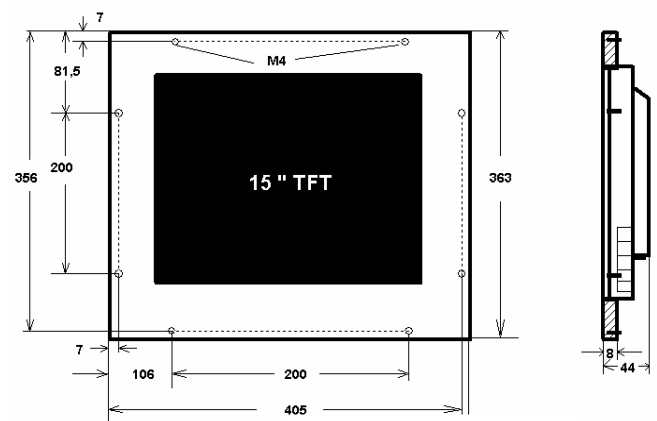

## Optional Accessories

Model NO.	HI-15T	
Viewing Area	15"	
Touch Panel	E-Turbo 5 Wire	USB
Resolution	1024 x 768	XGA
Eff. Display Area	304,1 x 228,1	mm
Colors	16.7 Mio	
Response Time	< 8 ms (typ)	
Contrast Ratio	500 : 1	
Brightness	400 cd/qm	
Viewing Angle	H 140 x V 125	
Input Signal	Analog VGA / DVI / Video Comp. S-Video	
Input Connector	D-sub 15pin / DVI / Cinch	
Scan Frequency	H:30- 60 KHz V: 50-75Hz	
Power Mgmt	VESA DPMS Standard	
Consumption / Power Supply	35W @12/24VDC 12 VDC Adapter 24 VDC (opt.)	
Dimensions (mm)	See Drawing	
Oper. Temperature	0-50 Degr. C	
Weight	4,8 KG	
Standard	IP-65 (Front)	(Optional)

## 15,1" Panel-Mounting

## 15.1" Rackmounting (19")